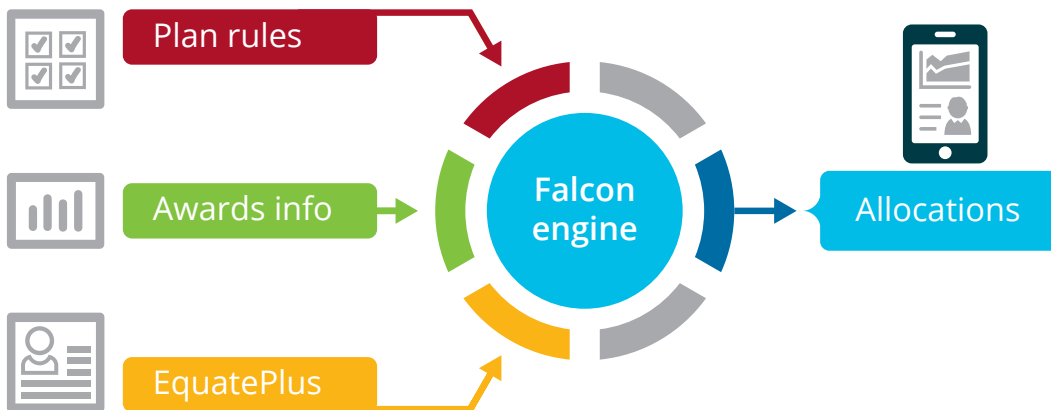

DELIVER NEW AWARDS EFFORTLESSLY

EquateFalcon is the powerful new awards engine for EquatePlus and comes with a fully supported set-up service from a dedicated team of experts. It is designed specifically for complex multi-jurisdiction schemes with extensive levels, rules and exceptions.

FASTER

- Eliminate manual effort
- Fast, reliable automated calculations
- Transfer data directly from and to EquatePlus
- Any complexity of rules, jurisdictions and plan types
- Manage exceptions with ease

SMARTER

- Free your administrators to focus on oversight
- Flexible modelling and forecasting
- Reporting at any level of detail
- Collaborate across borders with data in a single point
- Award segmentation for accounting and reporting

SAFER

- Fully supported set-up
- All your plan rules documented and tested
- Built-in validation and quality control
- Reduced errors and risk from manual processes
- Full audit trails and history

Request a **FREE** benefit assessment

+41 44 403 61 00

communications@equatex.com
www.equatex.com/falcon